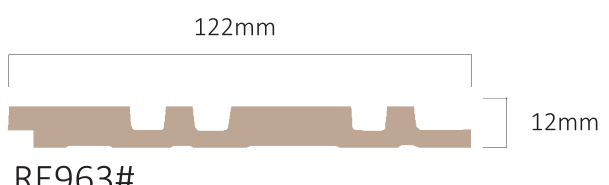

PS 3D Wall Panel

Low Profile

RE971#

RE1180#

RE1160#

Rounded Profile

RE1187#

RE1087#

RE1077#

High Profile

RE1047#

RE1181#

Multi Pattern

RE1213#

RE963#

RE1078#

RE1079#

Peaked Pattern

RE1051#

RE1162#