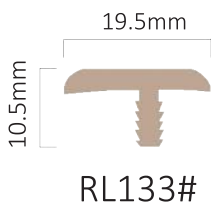

PVC Stair Tread

RL153#

RL122#

RL161#

Floor Accessory

T-moulding

Reducer

End-Cap