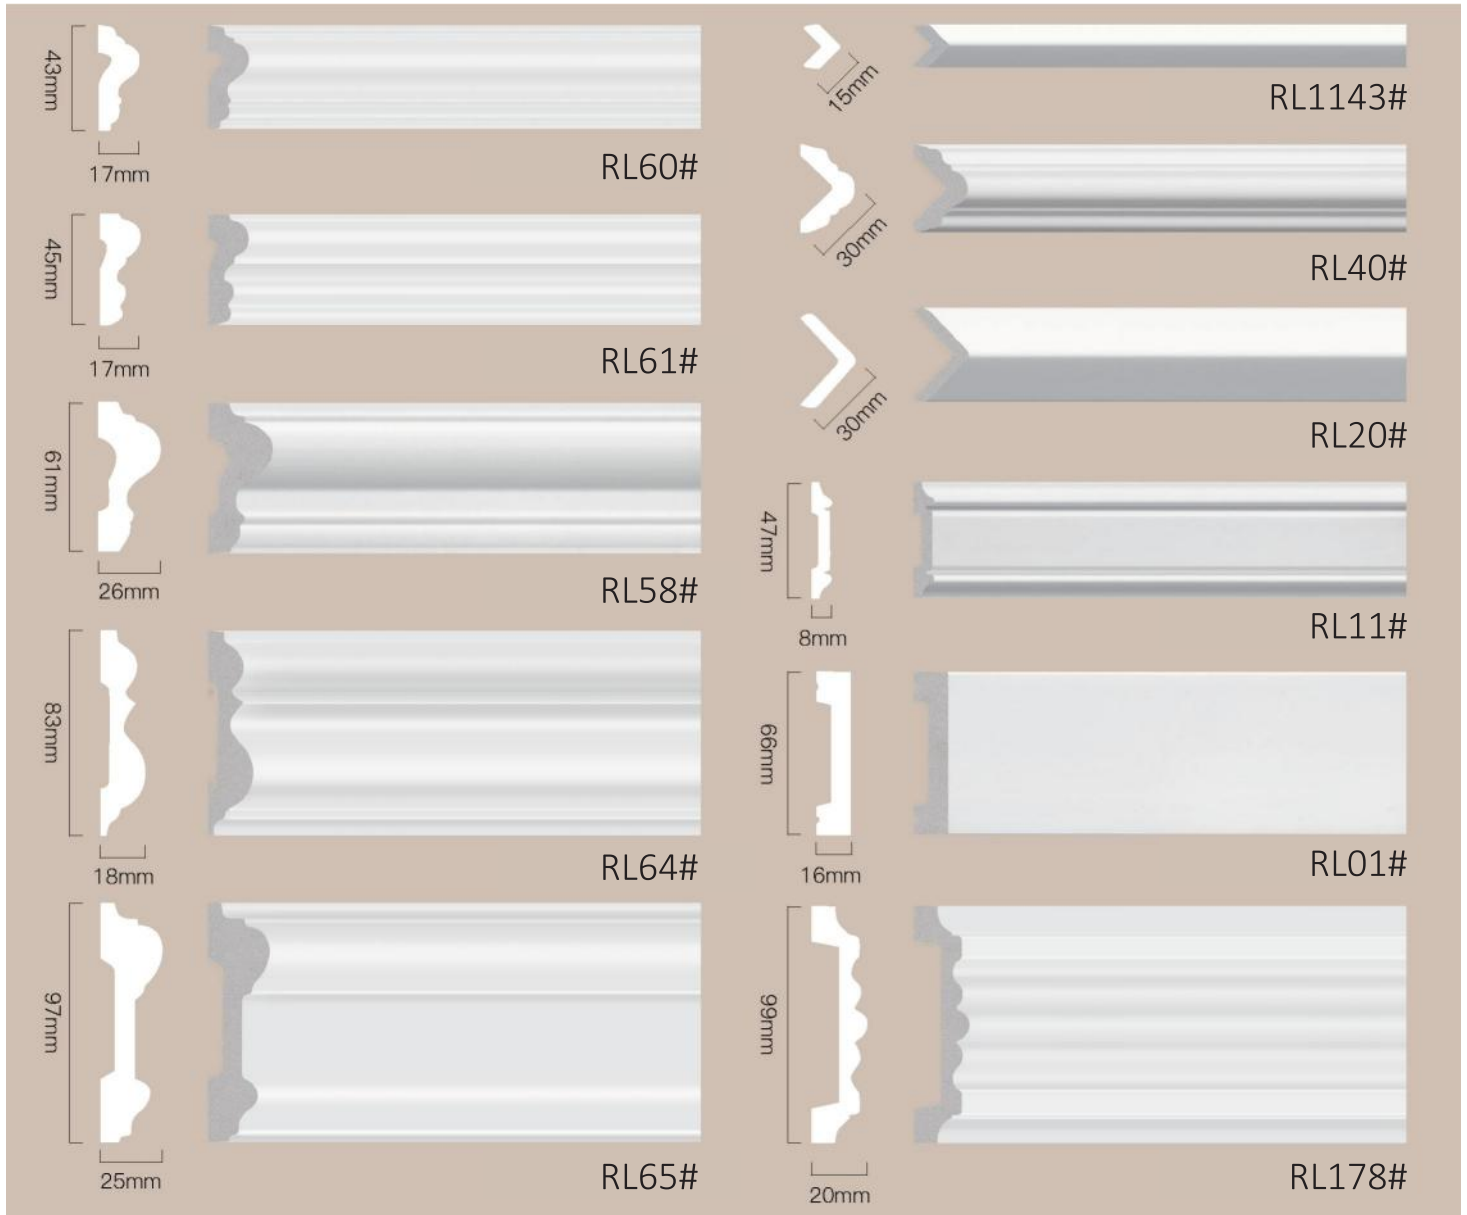

-H363

-57

-H362

PS Wall Moulding

PS Wall Moulding

Floor Accessory

PS Skirting Board

MDF Skirting Board

RL1001

RL1013

RL1019

PVC Skirting Board

PVC Stair Tread

V3

V2

V1