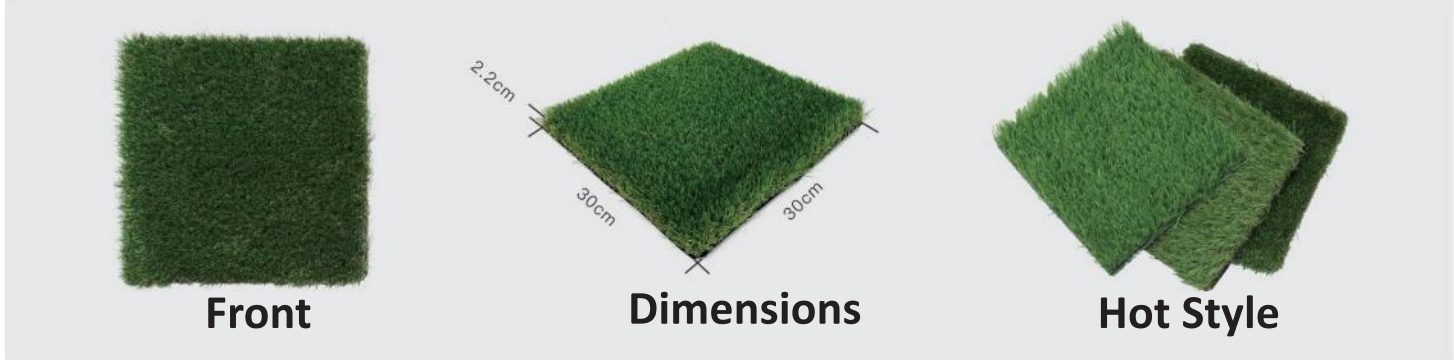

WPC DIY Decking

RE-Grass

Front