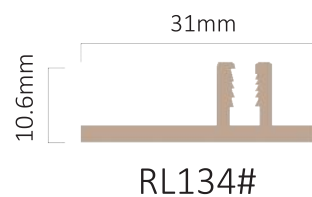

Track

R804306-8