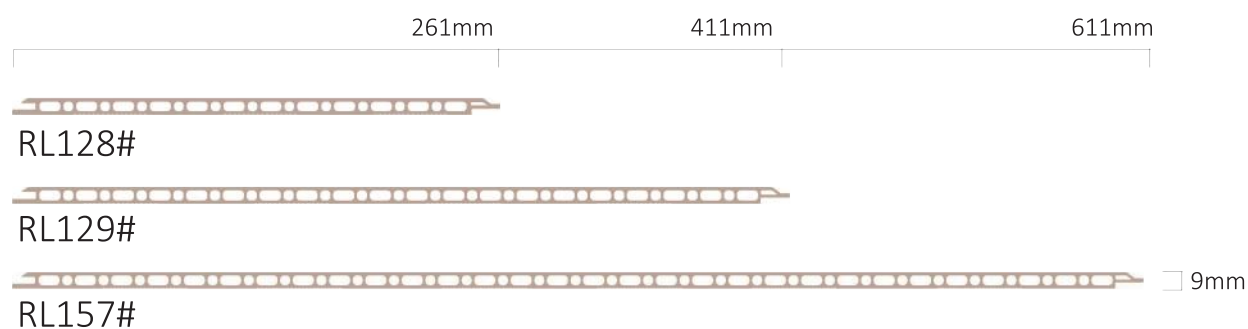

WPC Wall Panel

ESM 2.0

ESM 1.0