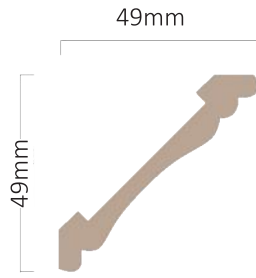

PVC Crown Moulding

RE158#