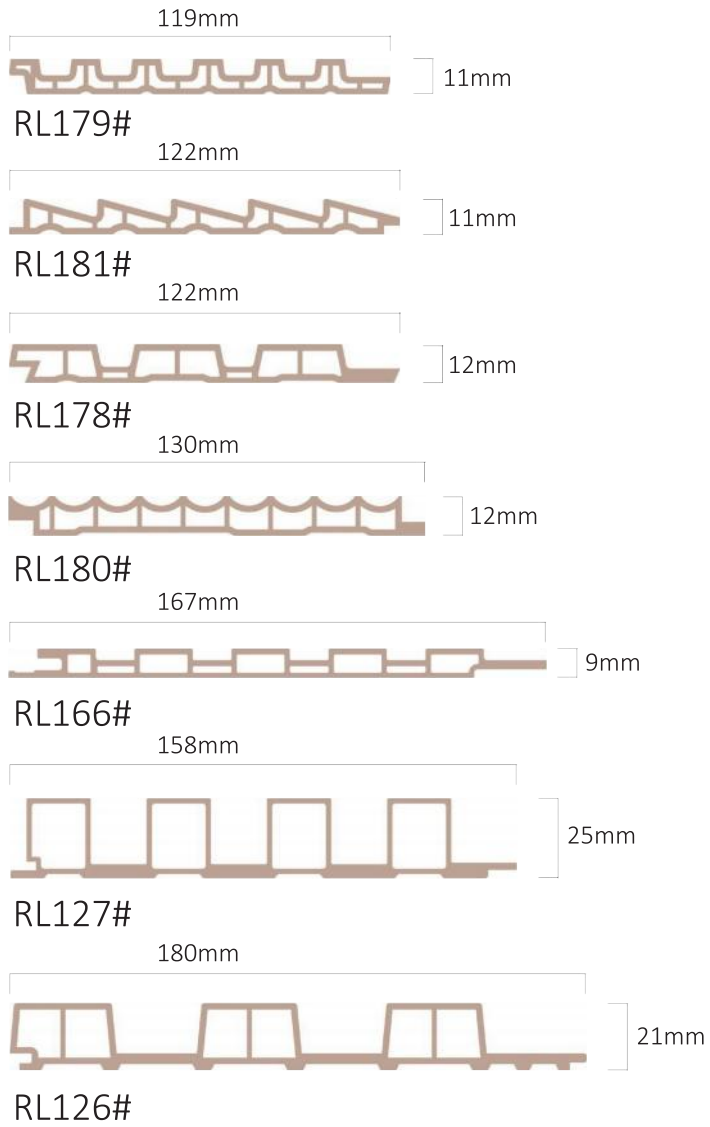

WPC 3D Wall Panel

ESM 3D