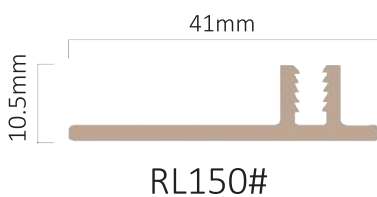

Track

R804306-8