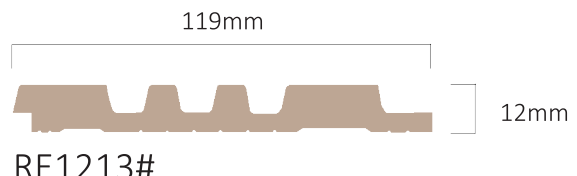

Multi Pattern

RE1213#