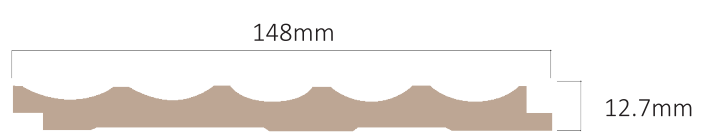

PS 3D Wall Panel

Low Profile

RE971#

RE1180#

RE1160#

Rounded Profile

RE1187#

RE1087#

RE1077#

High Profile

RE1047#

RE1181#

Multi Pattern

RE1213#

RE963#

RE1078#

RE1079#

Peaked Pattern

RE1051#

RE1162#