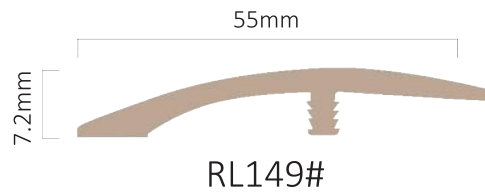

PVC Stair Tread

RL153#

RL122#

RL161#

Floor Accessory

T-moulding

Reducer

End-Cap