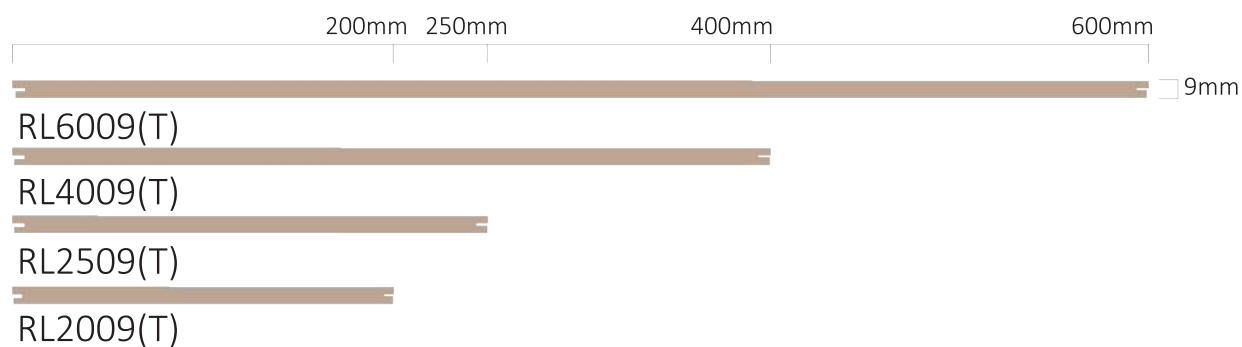

-16LL

-13LL

-34LL

-21LL

WPC Wall Panel

ESM 2.0

Seamless Flat Join

V Shape Groove