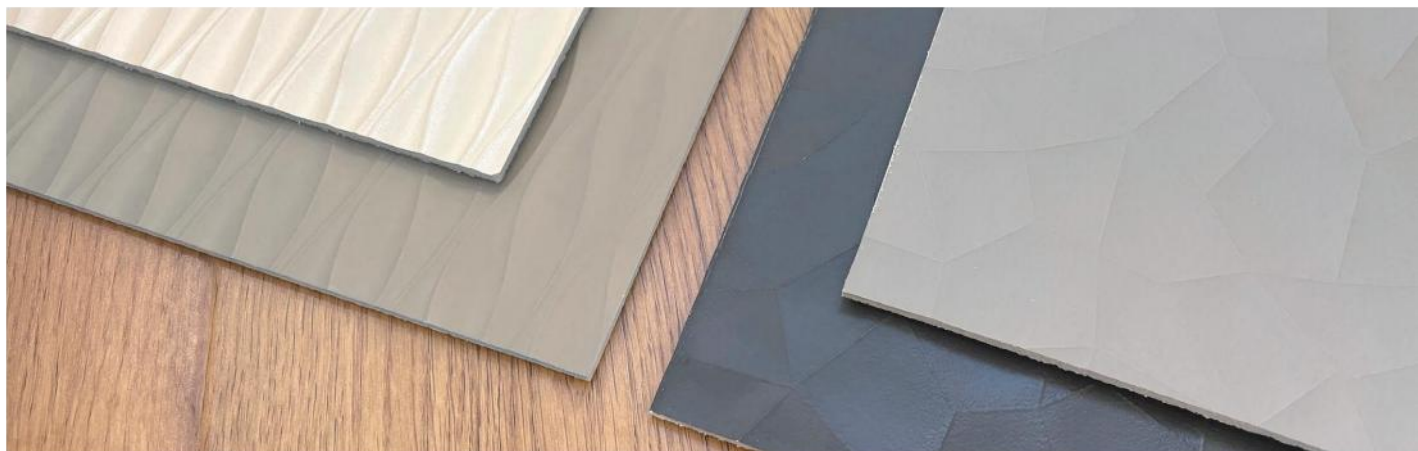

Crown

- PS Crown Moulding
- MDF Crown Moulding
- PVC Crown Moulding

Outdoor

- WPC Cladding
- WPC Decking
- WPC DIY Decking

Wall Panel

PS Wall Panel

600mm

□ 4mm