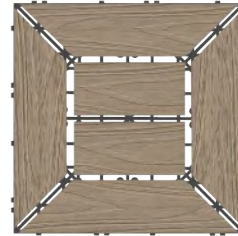

WPC DIY Decking

RE-D1

RE-D2

A4