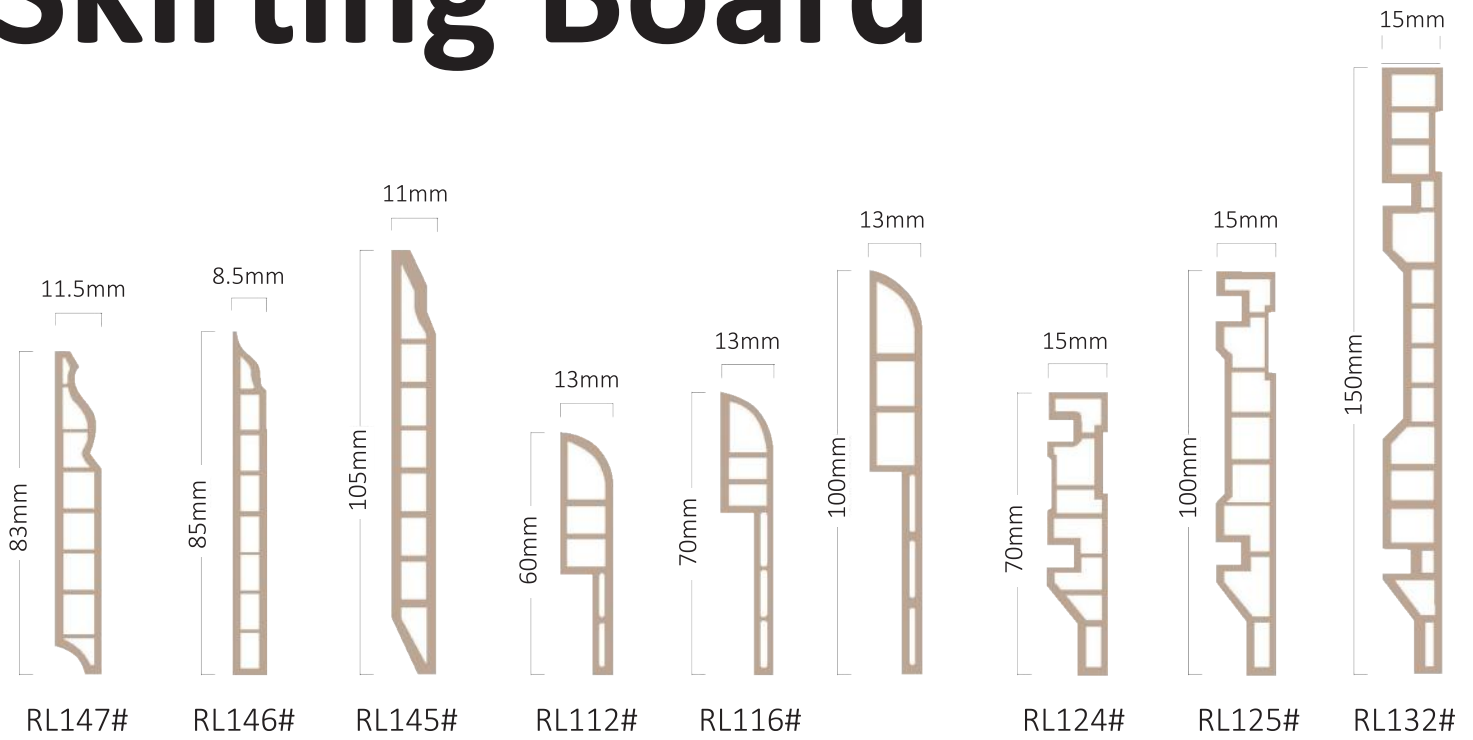

RL1001

RL1013

RL1019

PVC Skirting Board

PVC Stair Tread

V3

V2

V1