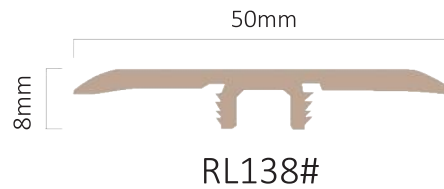

PVC Stair Tread

RL153#

RL122#

RL161#

Floor Accessory

T-moulding

Reducer

End-Cap